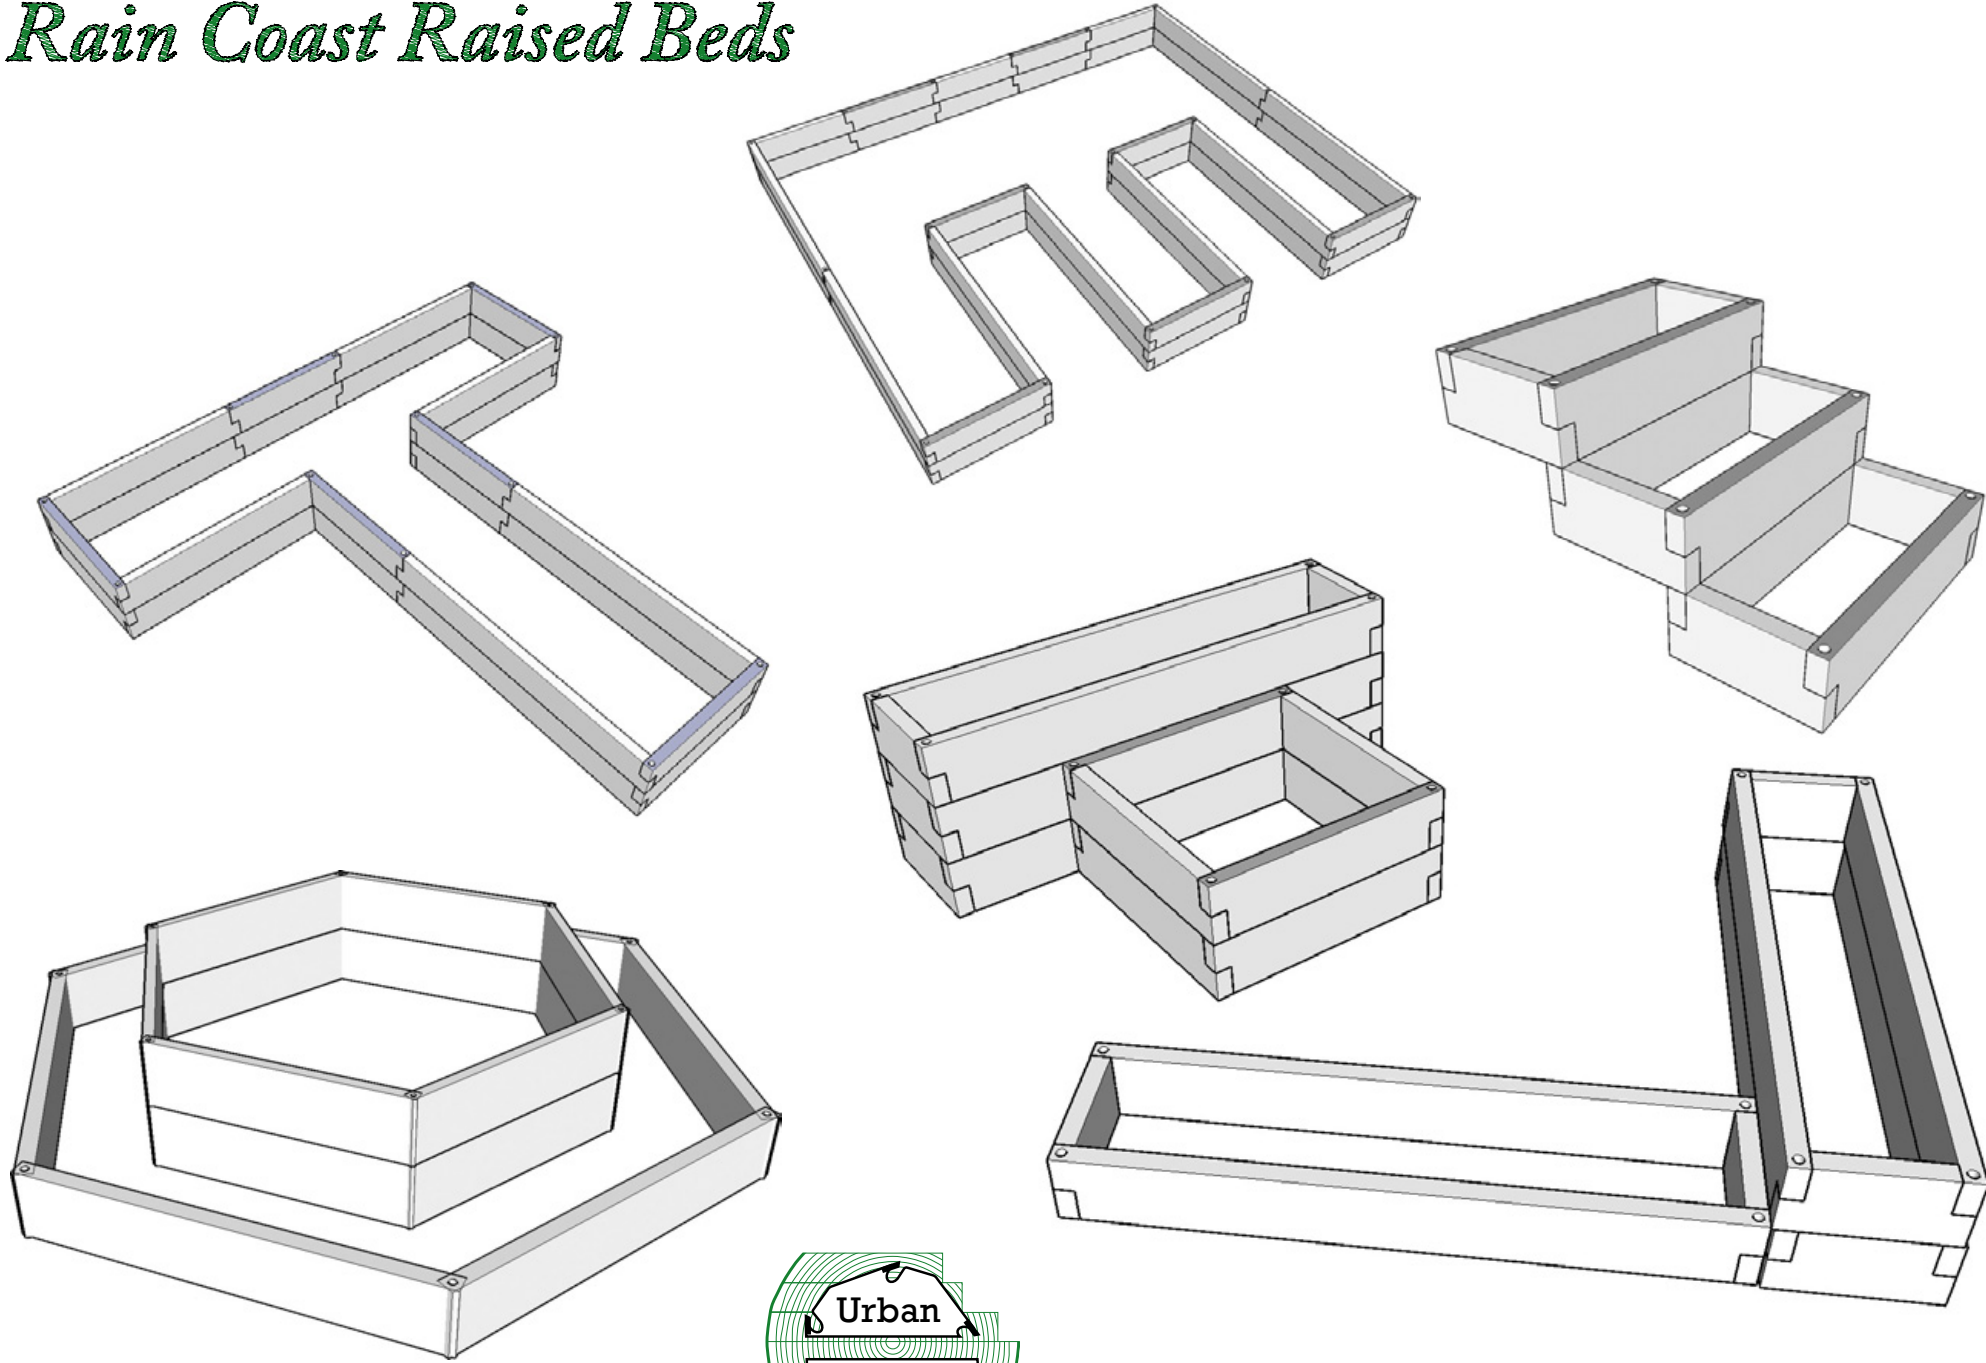

## Geometric Shapes

## *Rain Coast Raised Beds*

1729 Falcon Heights Rd, Victoria, BC V9B 6H6  
(250) 896 8463  
[www.m-timedevolutions.com](http://www.m-timedevolutions.com)

*Sketch-Up 3D models available on request  
to aid in designing your garden*

# *Rain Coast Raised Beds*

**Architecture Shapes**