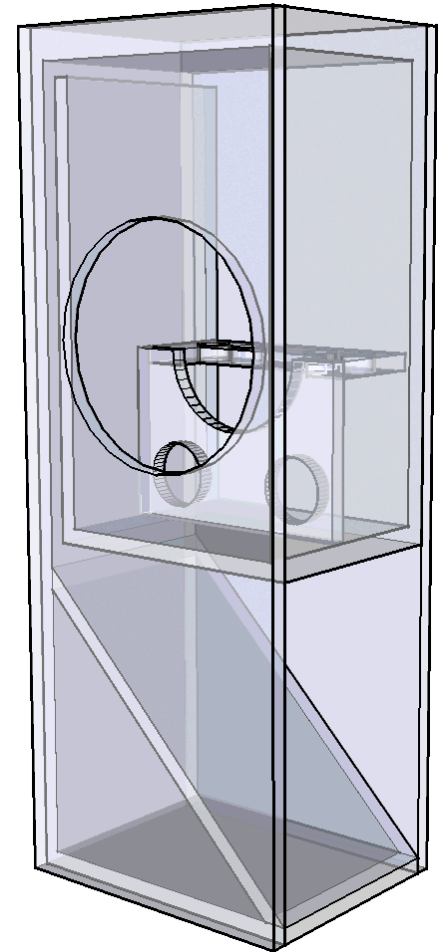

ShadowSD12 ov9
CSS SD12 N-BVR Horn

designed by Scott Lindgren
drawn by dld / 30-august-2007

Notes:

o/ drawn using $3 \frac{3}{4}$ " (19mm) material

1/ suggested driver position uses golden ratio