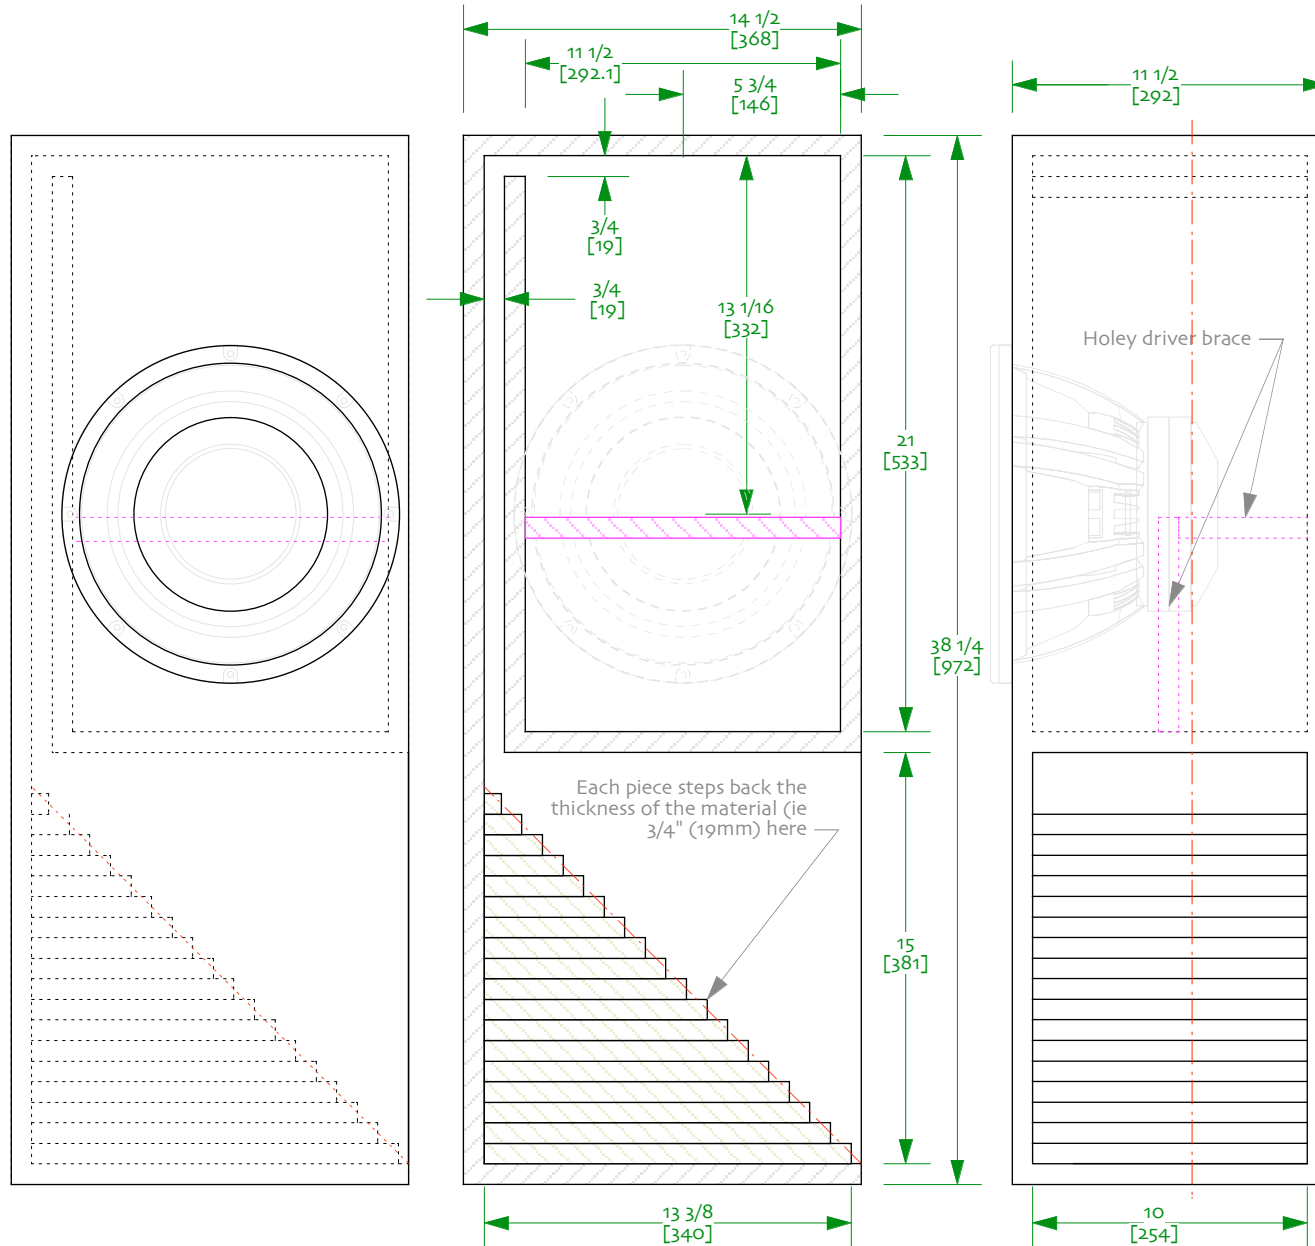

ShadowSD12 ov9
CSS SD12 N-BVR Horn

designed by Scott Lindgren
drawn by dld / 30-august-2007

Notes:

o/ drawn using $3 \frac{3}{4}$ " (19mm) material

1/ suggested driver position uses golden ratio