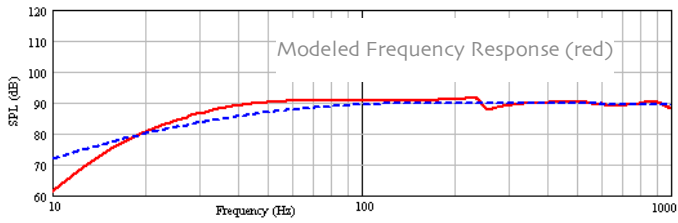

ShadowSD12 ov9
CSS SD12 N-BVR Horn

designed by Scott Lindgren
drawn by dld / 30-august-2007

Notes:

o/ drawn using $3 \frac{3}{4}$ " (19mm) material

1/ suggested driver position uses golden ratio