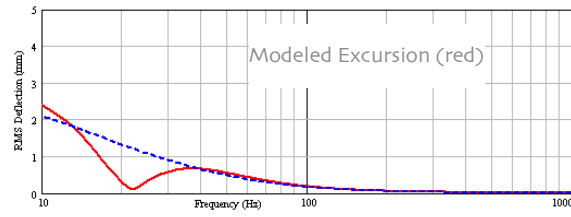

ShadowSD12 ov9
CSS SD12 N-BVR Horn

designed by Scott Lindgren
drawn by dld / 30-august-2007

Notes:

o/ drawn using $3 \frac{3}{4}$ " (19mm) material

1/ suggested driver position uses golden ratio